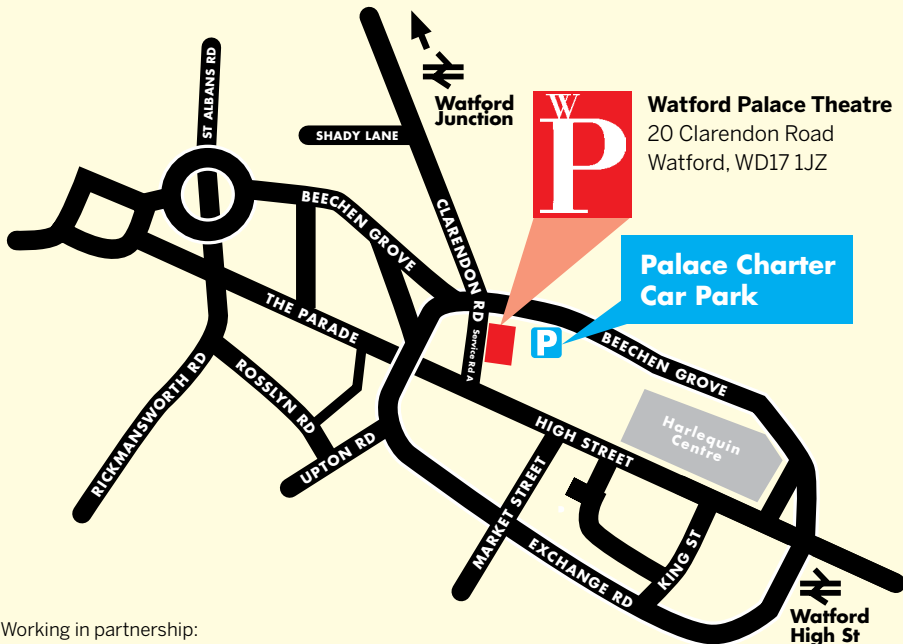

Parking at the Palace

Improved car parking – making your visit easier than ever

We're working in partnership with The Harlequin and Watford Borough Council to improve Palace Charter Car Park for Theatre customers. It's less than 5 minutes walk and behind the Theatre. By parking on Level 1 or 2 with other theatre goers you will benefit from:

- Improved lighting
- A clean fresh look
- Cleaner walkways
- Easy to follow signage
- Over 400 parking spaces
- Accessible parking bays
- Lift access to ground floor

**Only
£2.50 for up
to 4 hours***

*£4.50 for up
to 5 hours

Working in partnership: